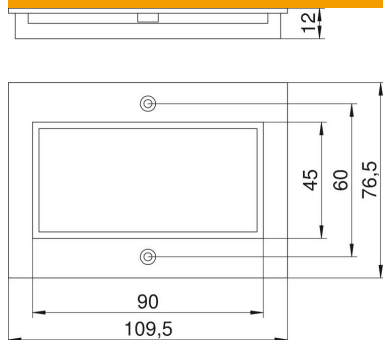

### Master data

Item number	7408276
Type	T4B P7 9011
Description 1	Cover plate
Description 2	double Modul 45 for T4B
Manufacturer	OBO
Dimension	110x77mm
Colour	Graphite black; RAL 9011
Material	Polyamide
Smallest sales unit	1
Unit of quantity	Piece
Weight	1.648 kg
Weight unit	kg/100 pc.
CO2 Footprint (GWP) Cradle-to-Gate	0,0857 kg CO2e / 1 Piece

## Dimensions

Length	77 mm
Width	110 mm
Height	12 mm