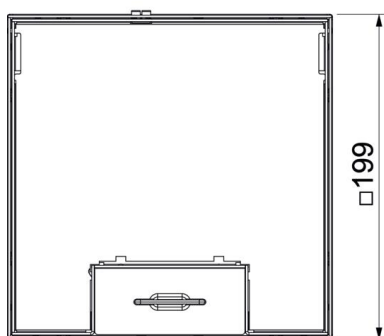

A2 Stainless steel

Master data

Item number	7427248
Type	UDHOME4 2V UT U
Description 1	Floor box, complete
Description 2	with module support
Manufacturer	OBO
Material	Stainless steel 1.4301
Smallest sales unit	1
Unit of quantity	Piece
Weight	364 kg
Weight unit	kg/100 pc.
CO2 Footprint (GWP) Cradle-to-Gate	17,7212 kg CO2e / 1 Piece

Technical data sheet

UDHOME4 floor box, with universal support UT3, freely equippable, stainless steel
Item number: 7427248

Dimensions

Length	202 mm
Width	202 mm

Technical data

Number of mounting boxes	2
Version for	Square
Cable outlet version	Swivellable cord outlet
Equipment	3 UT3
Floor covering protection frame	no
Cover version	Floor covering recess
Screed height, max.	110 mm
Screed height, min.	95 mm
Floor height, max.	125 mm
Floor height, min.	95 mm
Suitable for raised floor installation	no
Suitable for cavity floor installation	yes
Suitable for wet care	no
Suitable for underfloor ducts	no
Length of external dimensions	199 mm
Length of installation dimensions	202 mm
With floor covering recess	yes
Height-adjustment range, max.	125 mm
Height-adjustment range, min.	95 mm
Protection rating (IP) when used	IP20
Protection rating (IP) when unused	IP40
Protection rating IK code	IK10
Vertical load, large area	to 5,000 N
Vertical load, small area	to 3,000 N
Opening mechanism	Handle
Floor covering thickness	15 mm