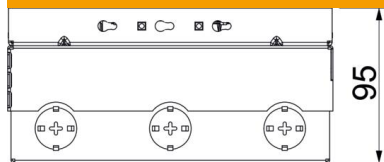

A2 Stainless steel

Master data

Item number	7427248
Type	UDHOME4 2V UT U
Description 1	Floor box, complete
Description 2	with module support
Manufacturer	OBO
Material	Stainless steel 1.4301
Smallest sales unit	1
Unit of quantity	Piece
Weight	364 kg
Weight unit	kg/100 pc.
CO2 Footprint (GWP) Cradle-to-Gate	17,7212 kg CO2e / 1 Piece

Technical data sheet

UDHOME4 floor box, with universal support UT3, freely equippable, stainless steel
Item number: 7427248

Dimensions

Length	202 mm
Width	202 mm

Technical data

Number of mounting boxes	2
Version for	Square
Cable outlet version	Swivellable cord outlet
Equipment	3 UT3
Floor covering protection frame	no
Cover version	Floor covering recess
Screed height, max.	110 mm
Screed height, min.	95 mm
Floor height, max.	125 mm
Floor height, min.	95 mm
Suitable for raised floor installation	no
Suitable for cavity floor installation	yes
Suitable for wet care	no
Suitable for underfloor ducts	no
Length of external dimensions	199 mm
Length of installation dimensions	202 mm
With floor covering recess	yes
Height-adjustment range, max.	125 mm
Height-adjustment range, min.	95 mm
Protection rating (IP) when used	IP20
Protection rating (IP) when unused	IP40
Protection rating IK code	IK10
Vertical load, large area	to 5,000 N
Vertical load, small area	to 3,000 N
Opening mechanism	Handle
Floor covering thickness	15 mm